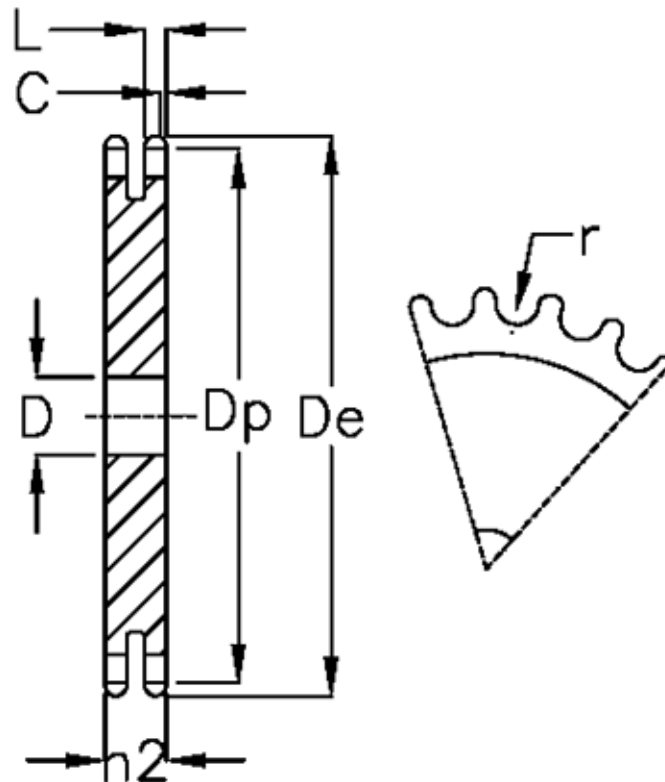

Article number: 616022010009

Description: Plate wheel 24 B-2 Z=9 duplex

## Measures

C	= 4
D	= 25
De	= 126.4
Dp	= 111.4
For chain size	= 1 1/2 x 1
For chain type	= 24 B-2
h2	= 72
L	= 23.6

Number of teeth	= 9
r	= 25.4